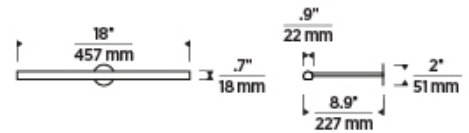

700PLUF _____

JOB NAME _____

NOTES _____

PLURAL FACETED 18 PICTURE LIGHT

VISUAL COMFORT & Co.

SPECIFICATIONS

PRIMARY MATERIAL	Aluminum or Brass
SHADE MATERIAL	Acrylic
NET WEIGHT	2.5 lbs
HEIGHT	0.7in
WIDTH	8.9in
LENGTH	18in
MIN. EXTENSION FROM WALL	8.9in
UP LIGHT / DOWN LIGHT / BOTH?	
WET LISTED	
DAMP LISTED	
DRY LISTED	
UP / DOWN	
HORIZONTAL / VERTICAL	
WALL / CEILING MOUNT	
GENERAL LISTING	ETL Listed
ADA COMPLIANT	
INCLUDES	

LAMPING SPECIFICATIONS

	LED LAMP	INTEGRATED LED	NON LED	NO LAMP
DELIVERED LUMENS		834		
WATTS		13.5		
MAX WATTAGE PER BULB		13.5W		
		Universal 120V-277V 0-10, ELV, TRIAC		
CCT		2700K 3000K		
CRI		95 CRI		
LED LIFETIME				
L70		>50000		
AVERAGE BULB HOURS				
FIELD SERVICEABLE LED				
LAMP BASE		Integrated LED		
LAMP SHAPE		Integrated LED		
LAMP INCLUDED?		True		
WARRANTY**		5 Years		